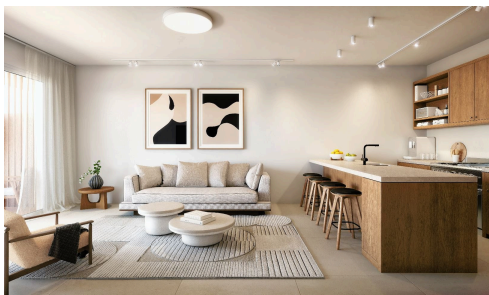

## A High-end Studio Apartment in Pyla Area, Larnaca

€231,000 +VAT

 Pyla, Larnaca

Imagine waking up, breathing in the crisp morning breeze, and stepping into a world where your well-being is the top priority. This high-end complex is nestled amidst a natural landscape, offering you a haven for relaxation and rejuvenation. Whether you're an entrepreneur, digital nomad, tech enthusiast or simply seeking a serene space to relax and create memories with your family, our facilities are designed to meet your needs.